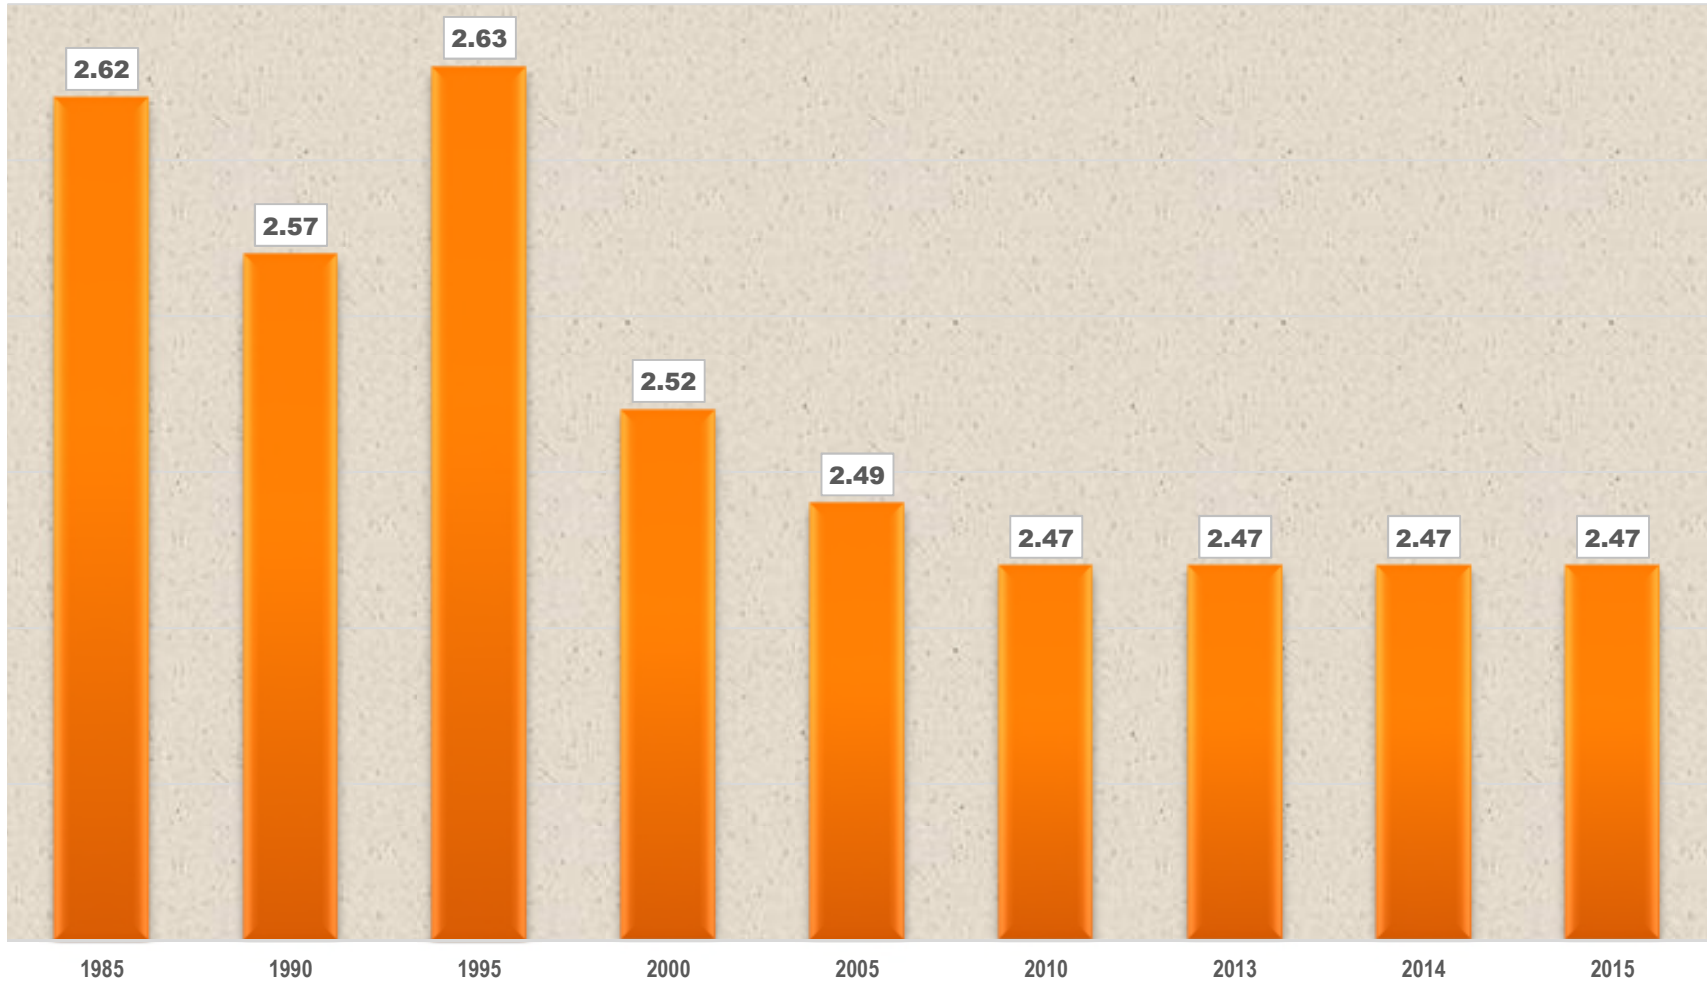

# Average Household Size \* Montrose County

Information provided by: Montrose Economic Development Corporaton

Source: CO Department of Local Affairs (DOLA) updated 9-28-17

■ Average Size