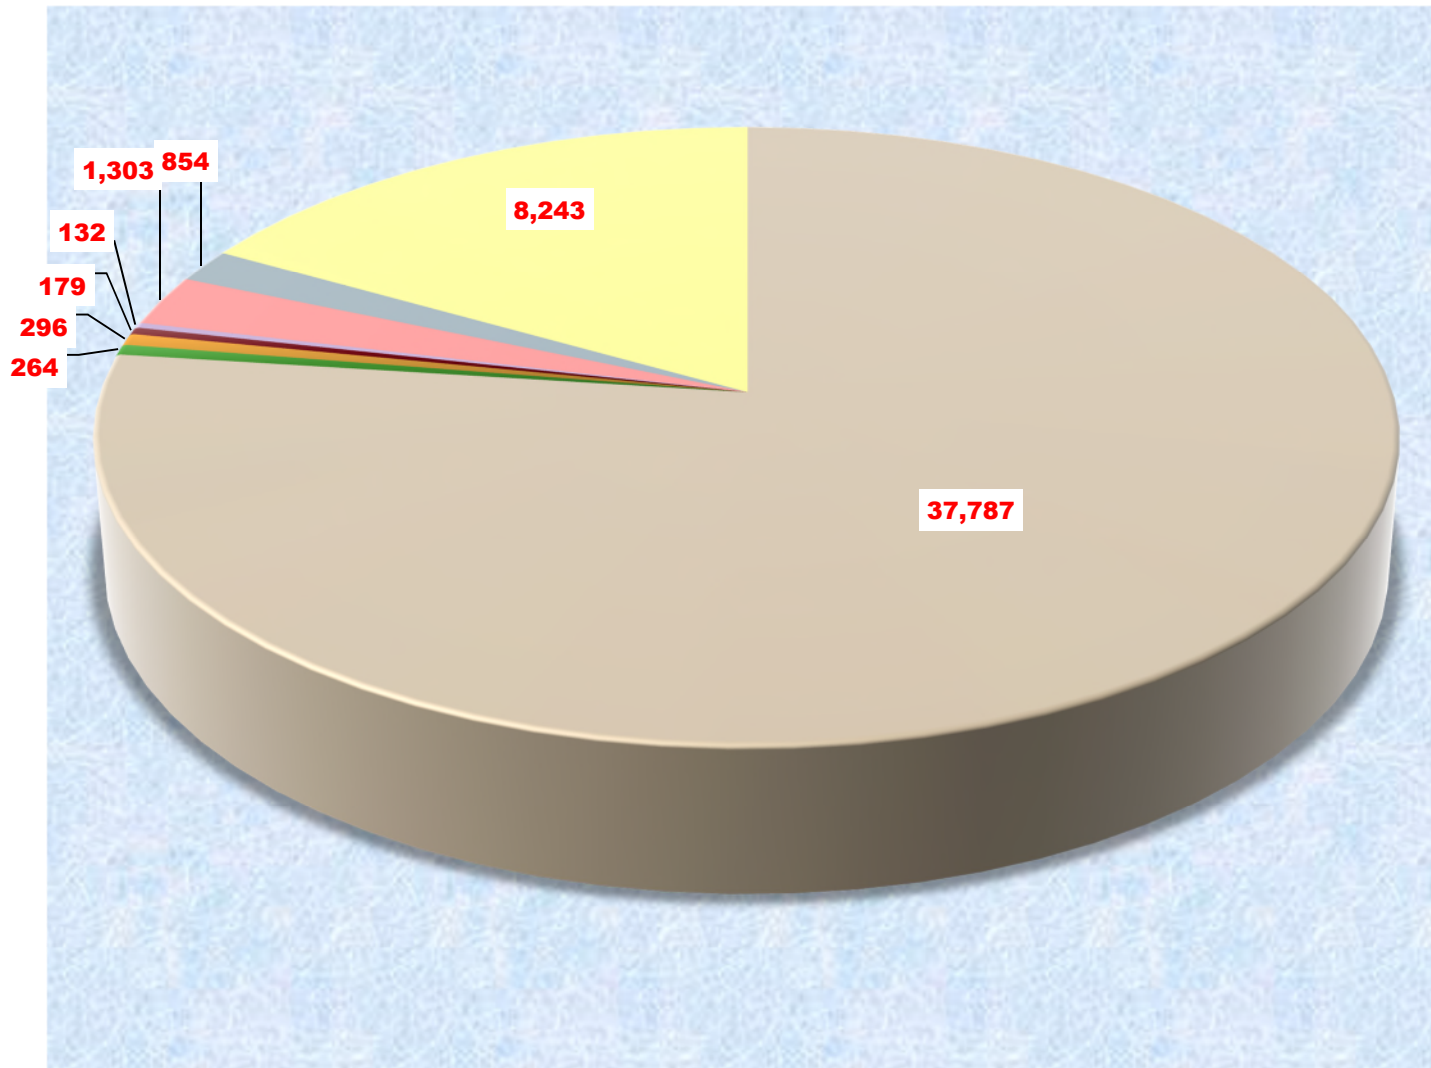

Ethnic Diversity *2011-2015* Montrose County

Information provided by: Montrose Economic Development Corporation

Source: American Fact Finder
updated 3-29-17

- White
- American Indian/Alaska Native
- Native Hawaiian/Other Pacific Islander
- Two or more races
- Black or African American
- Asian
- Some other race
- Hispanic or Latino