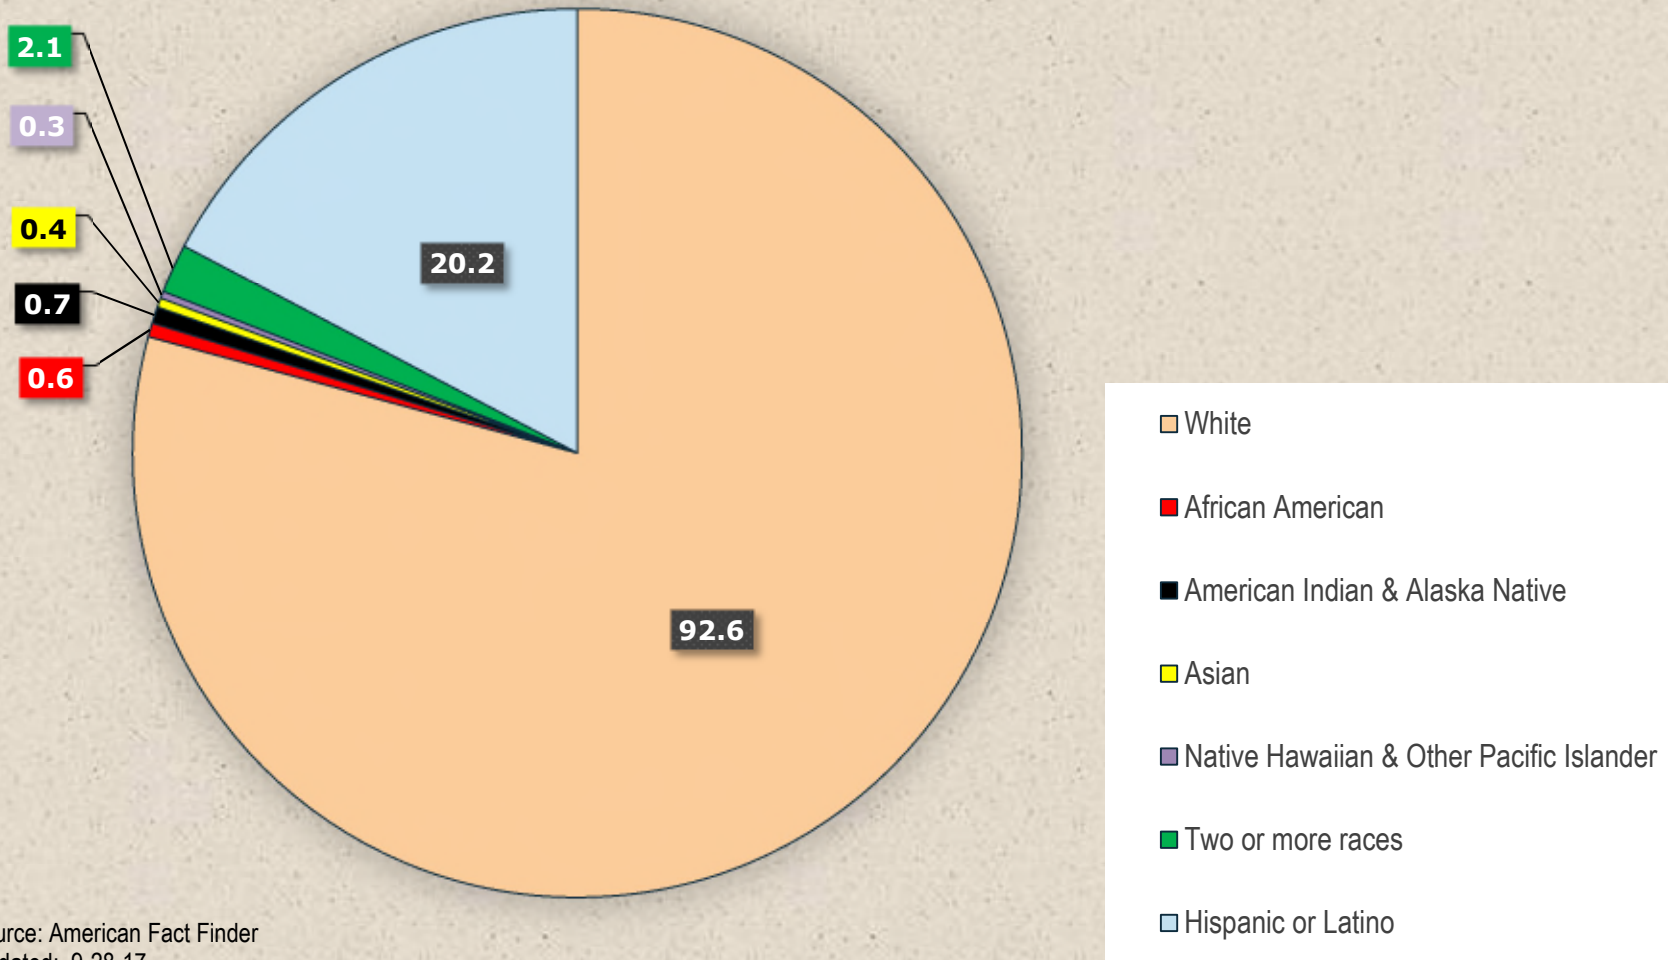

# Ethnic Diversity % \*2011-2015\* Montrose County

Information provided by: Montrose Economic Development Corporation

Source: American Fact Finder  
updated: 9-28-17