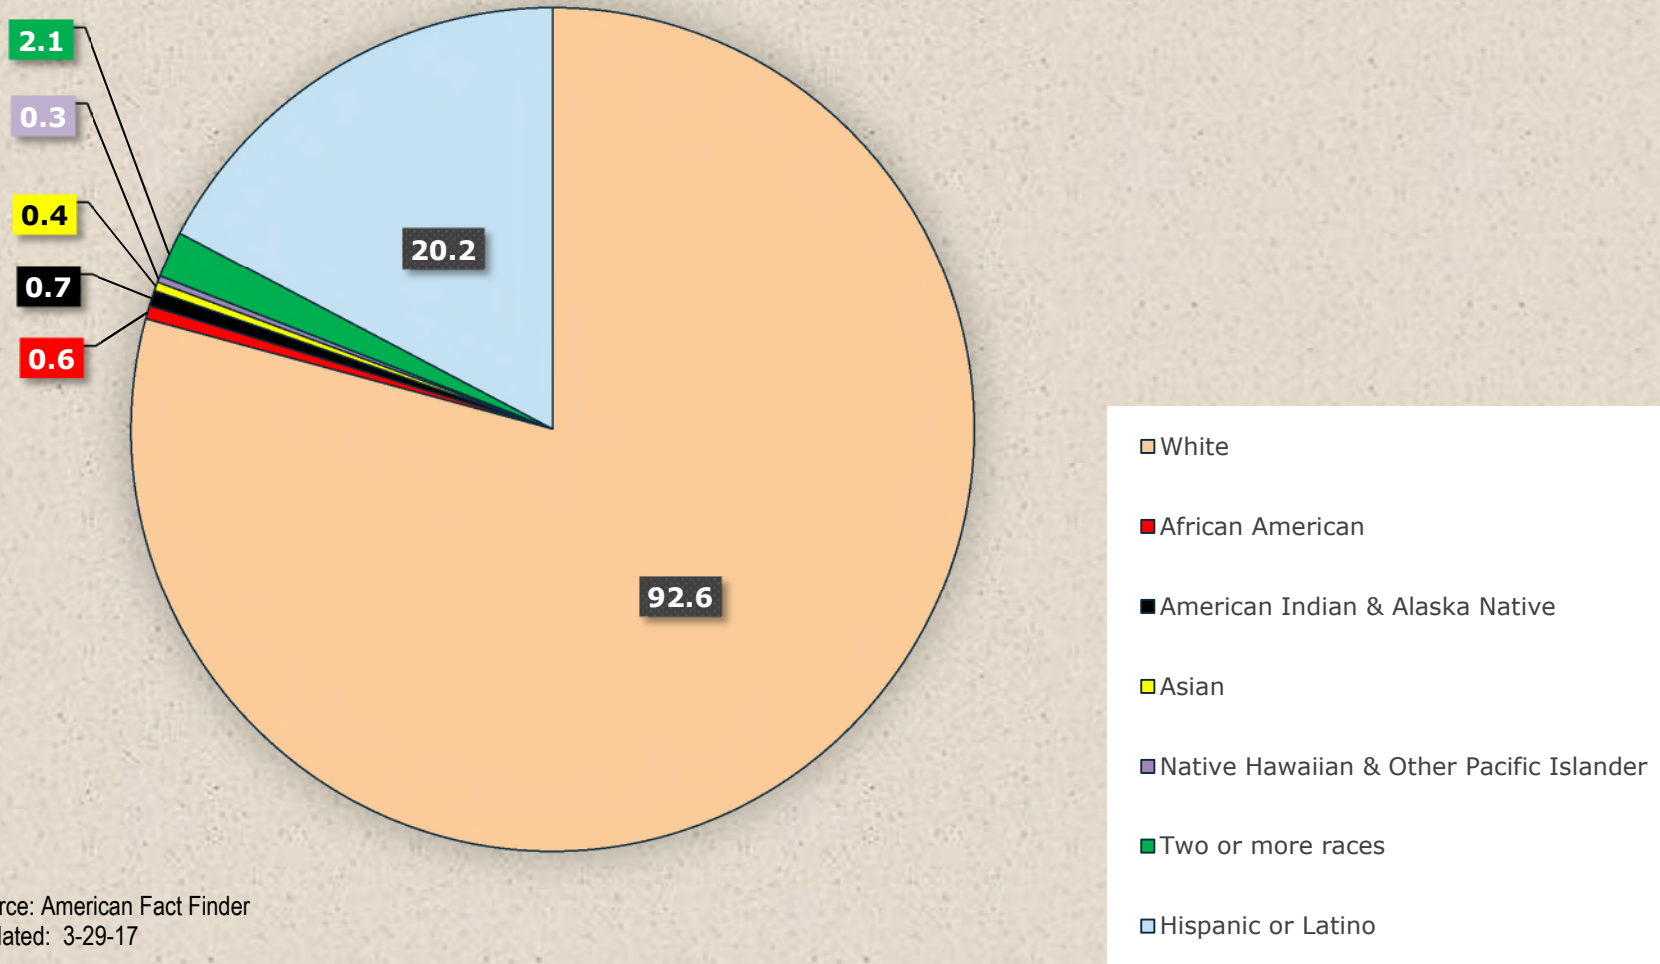

Ethnic Diversity % *2011-2015* Montrose County

Information provided by: Montrose Economic Development Corporation

Source: American Fact Finder
updated: 3-29-17