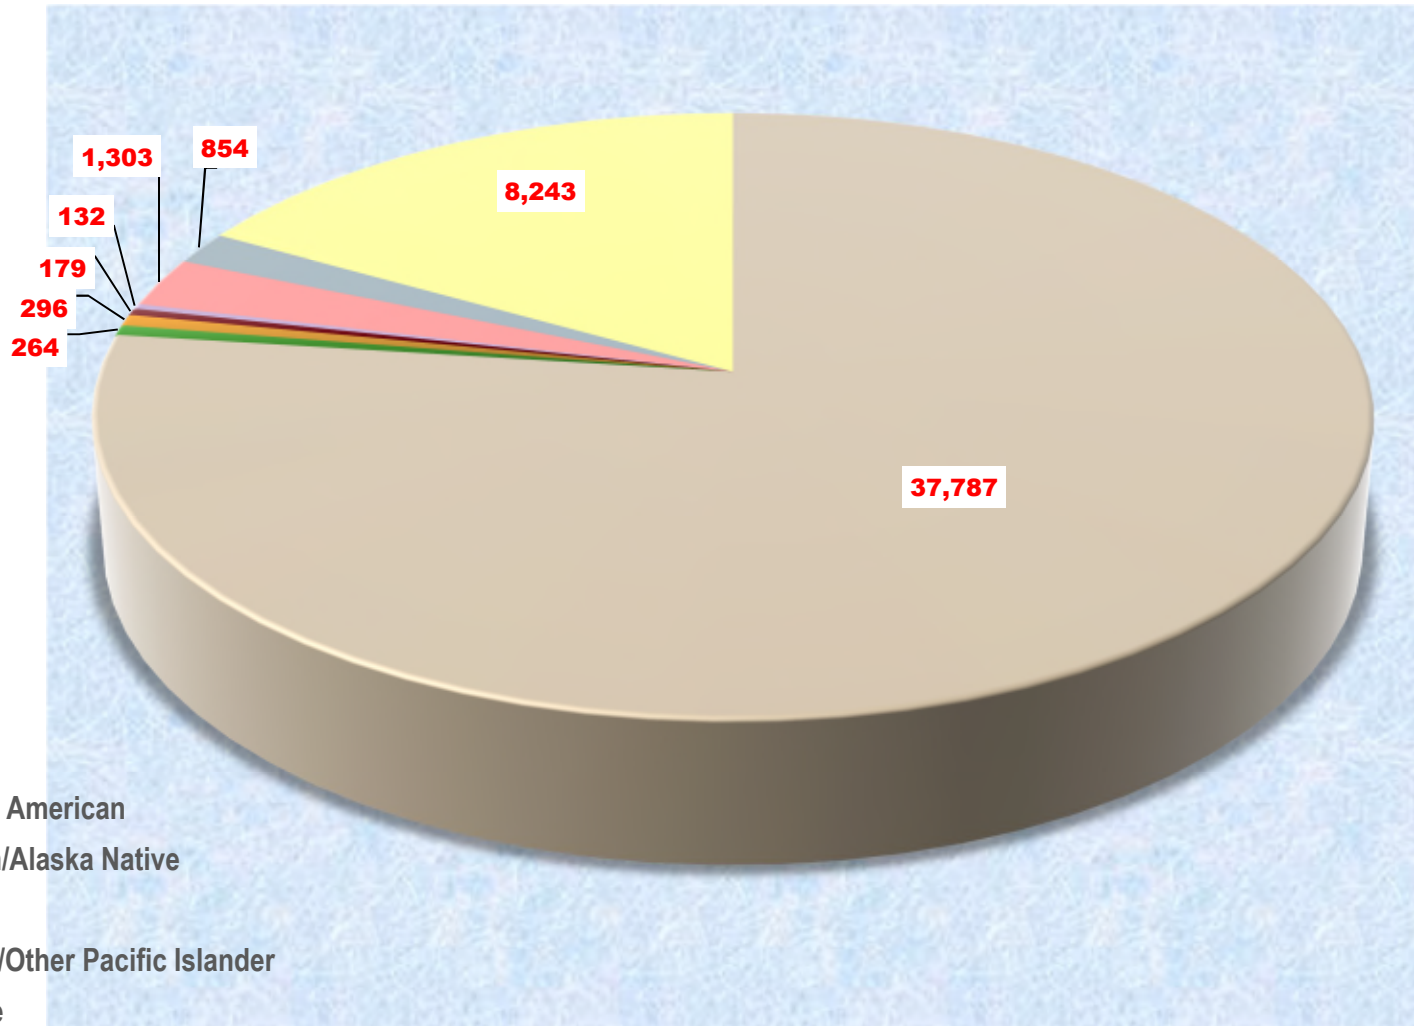

# Ethnic Diversity \*2011-2015\* Montrose County

Information provided by: Montrose Economic Development Corporation

- White
- Black or African American
- American Indian/Alaska Native
- Asian
- Native Hawaiian/Other Pacific Islander
- Some other race
- Two or more races
- Hispanic or Latino

Source: American Fact Finder  
updated 9-28-17