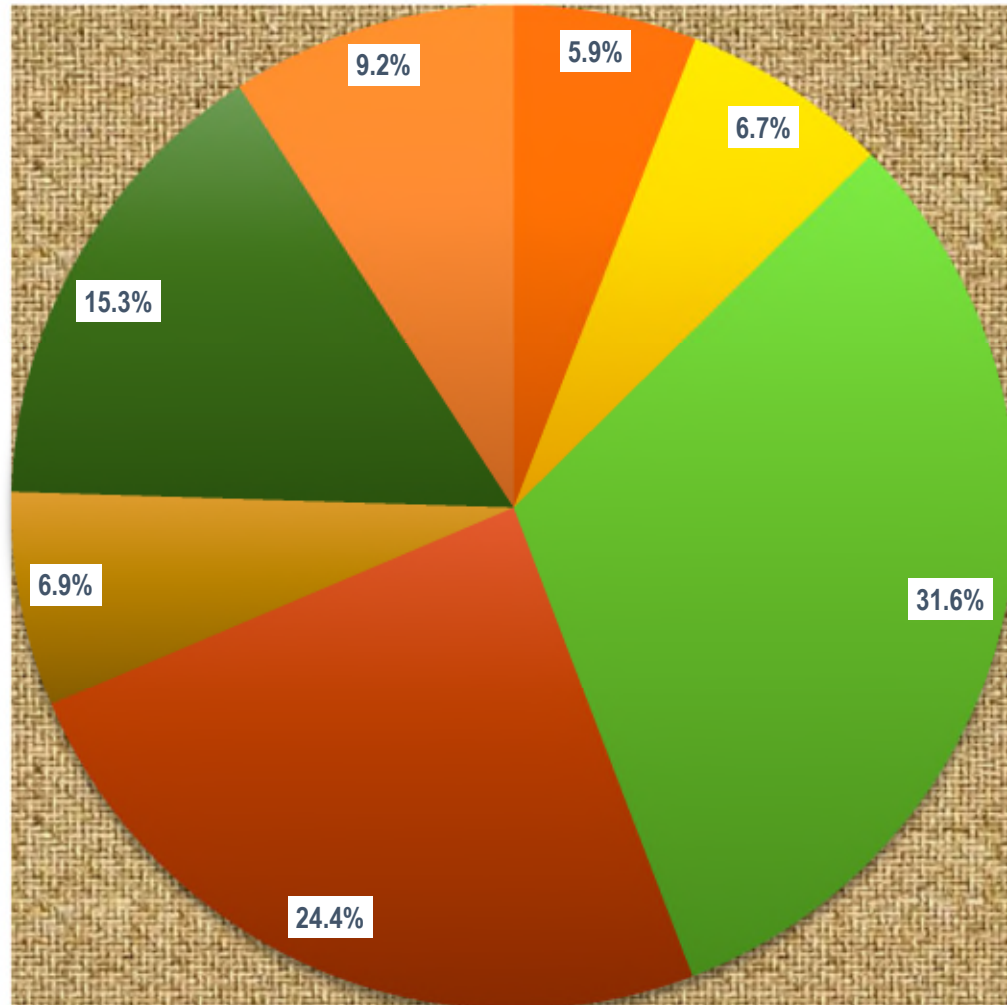

Education Attainment * 2011-2015 * Montrose County

Information provided by: Montrose Economic Development Corporation

- Less than 9th Grade
- 9th to 12th Grade (no diploma)
- High School Graduate (includes equivalency)
- Some College (no degree)
- Associates Degree
- Bachelor's Degree
- Graduate/Professional Degree

Source: American Community Survey updated 9-25-17