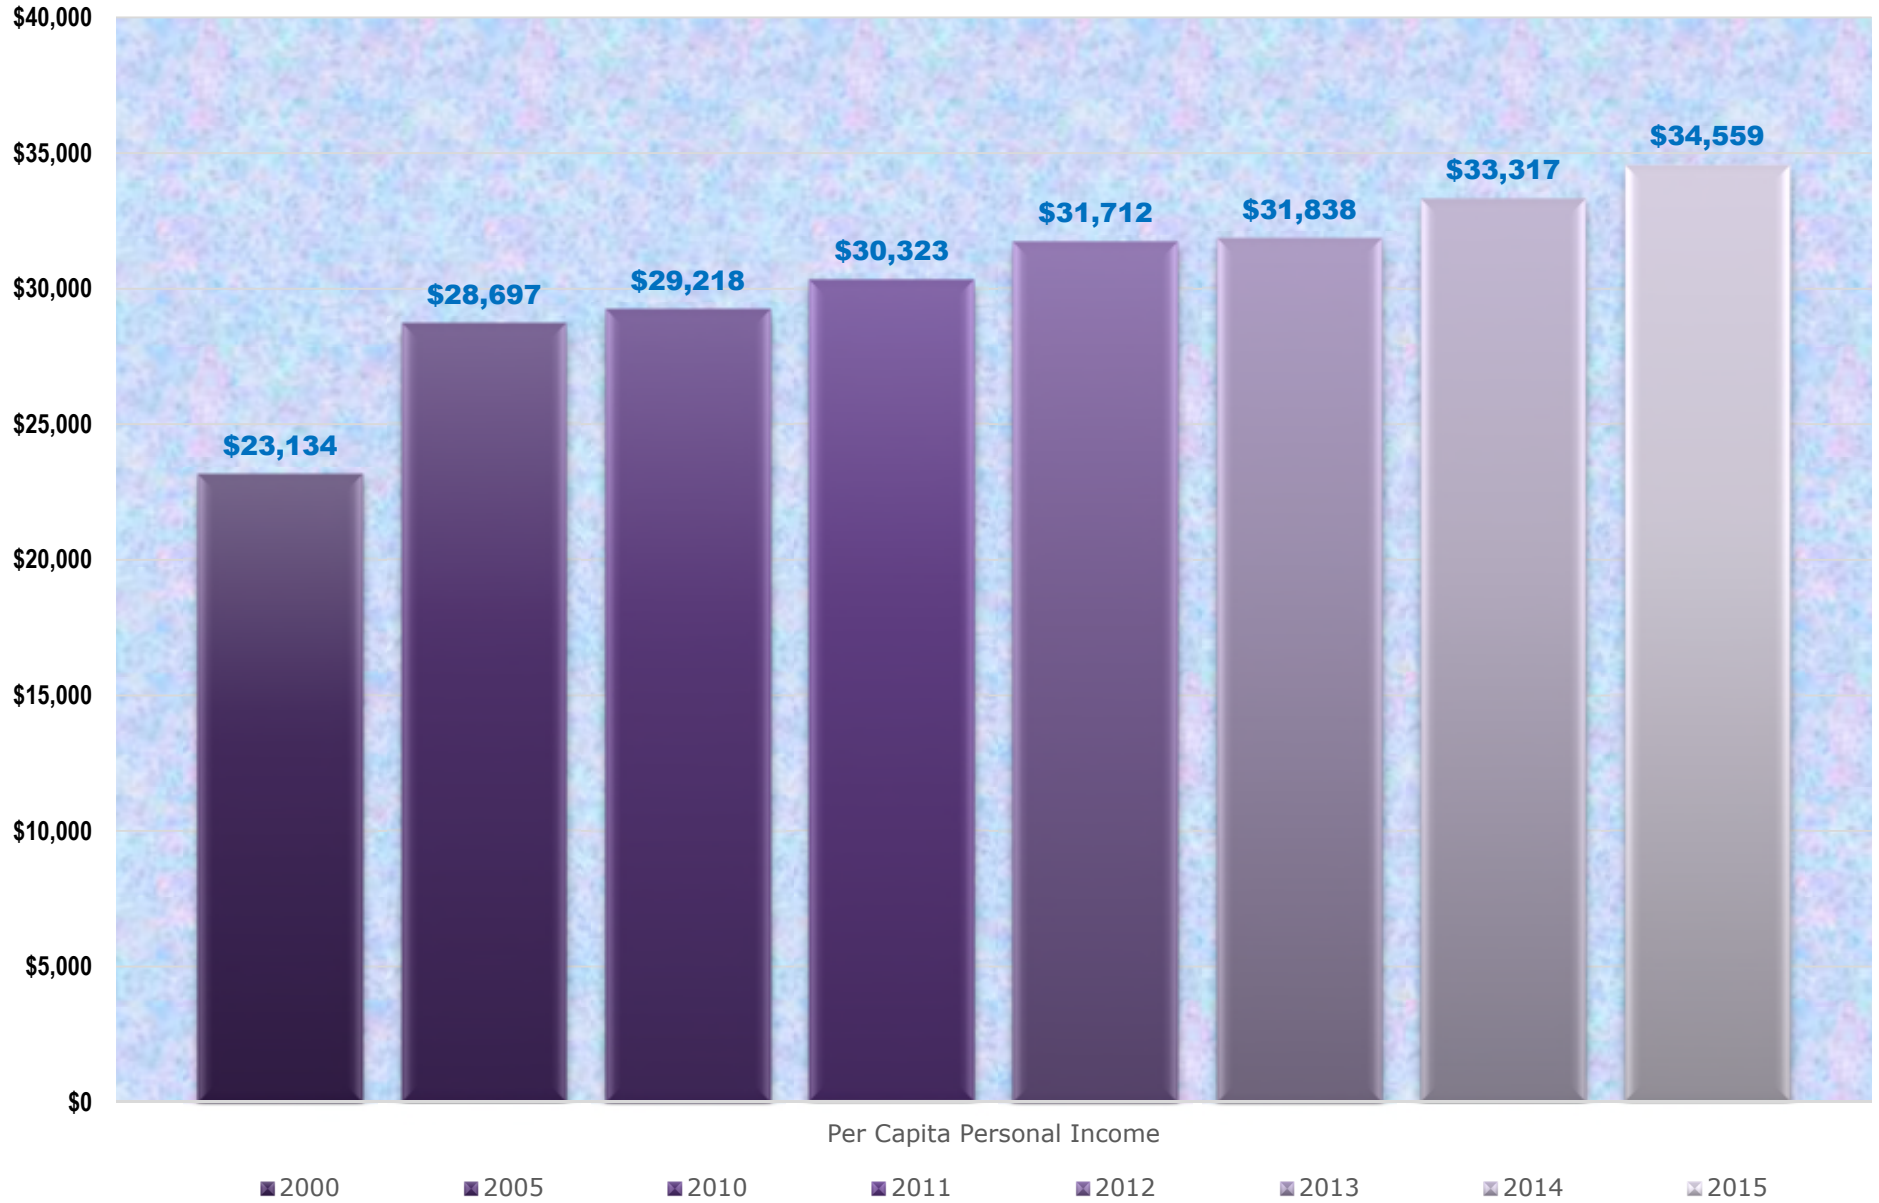

Per Capita Personal Income - Montrose County

Information provided by: Montrose Economic Development Corporation

Source: Bureau of Economic Analysis updated 10/11/17