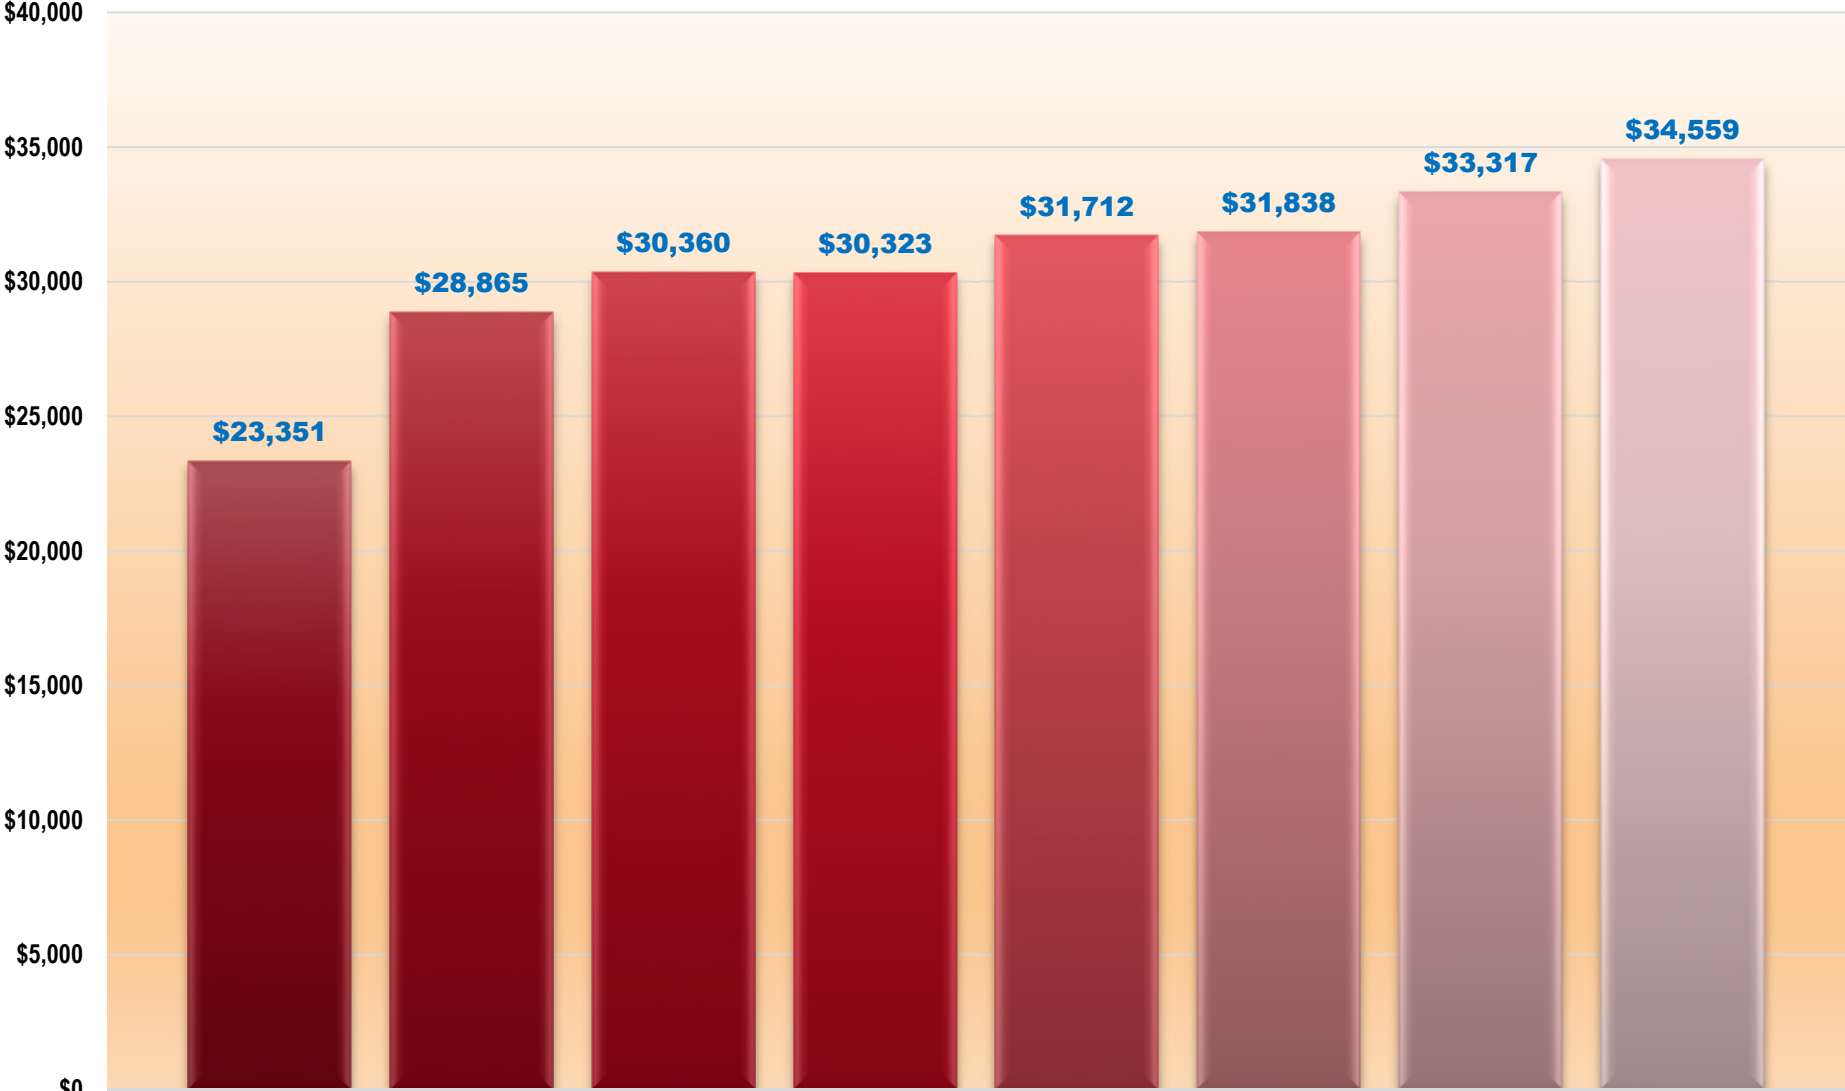

# Per Capita Personal Income - Montrose County

Information provided by: Montrose Economic Development Corporation

Per Capita Personal Income

Source: Bureau of Economic Analysis updated 3-29-17

- 2000
- 2005
- 2010
- 2011
- 2012
- 2013
- 2014
- 2015