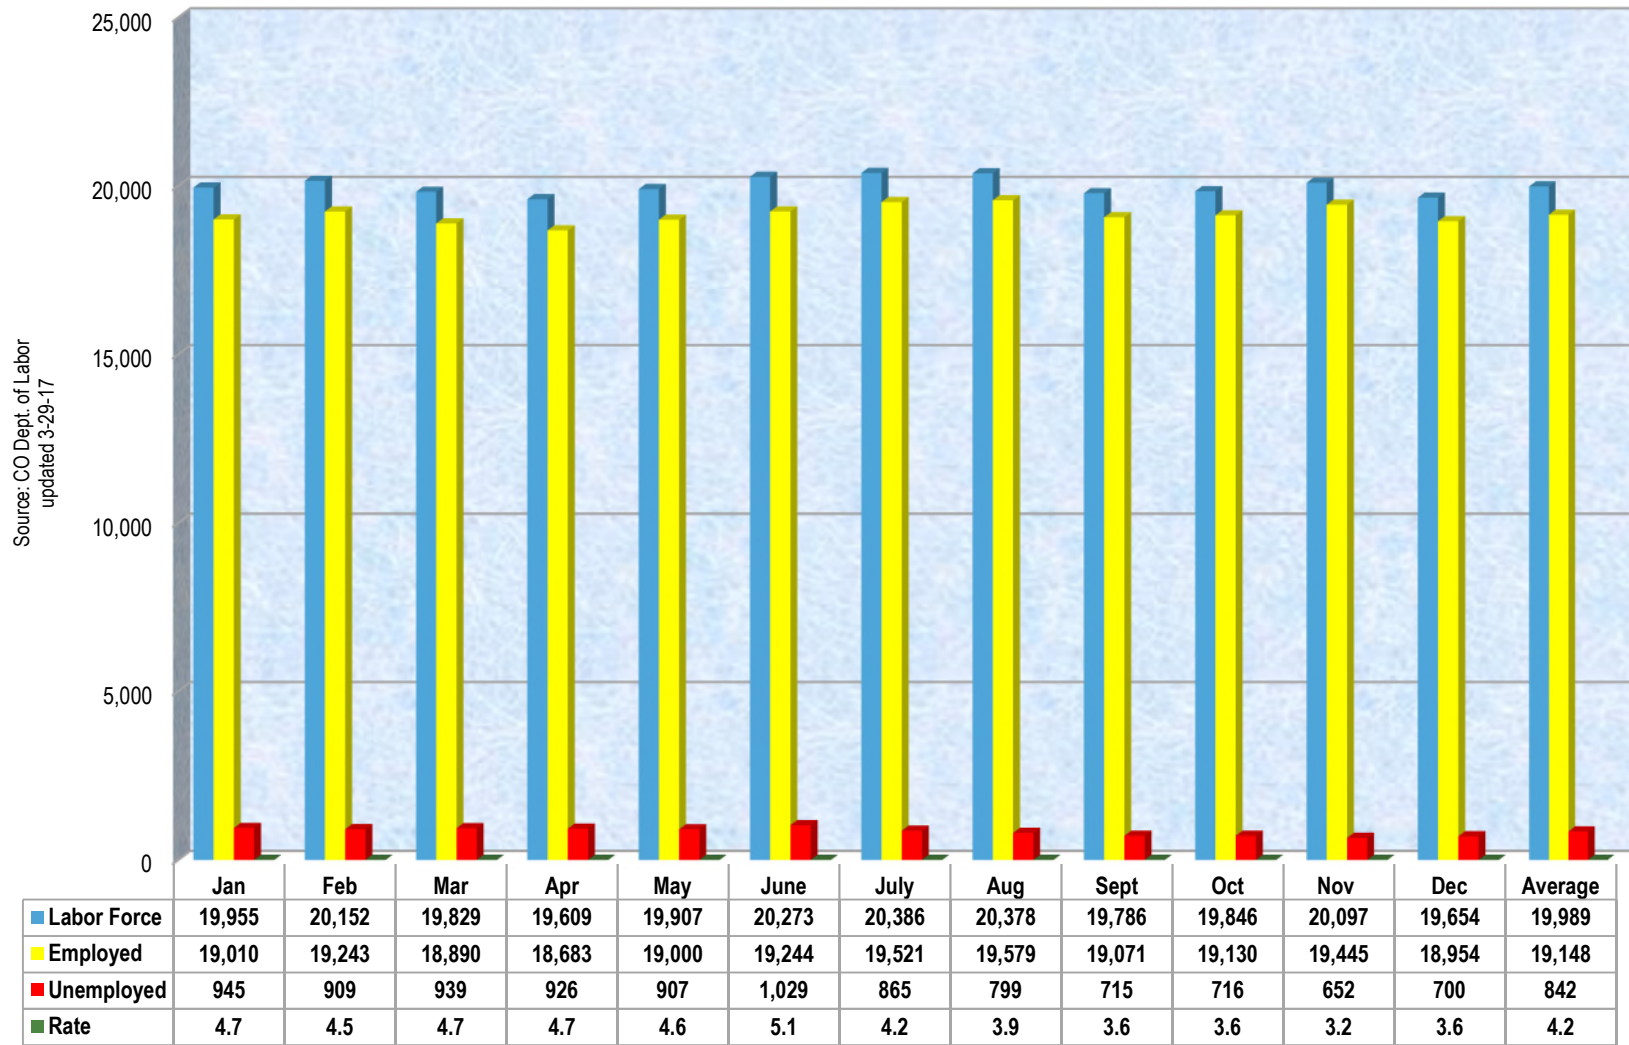

Montrose County 2016 Labor Force

Information provided by: Montrose Economic Development Corporation

Source: CO Dept. of Labor
updated 3-29-17